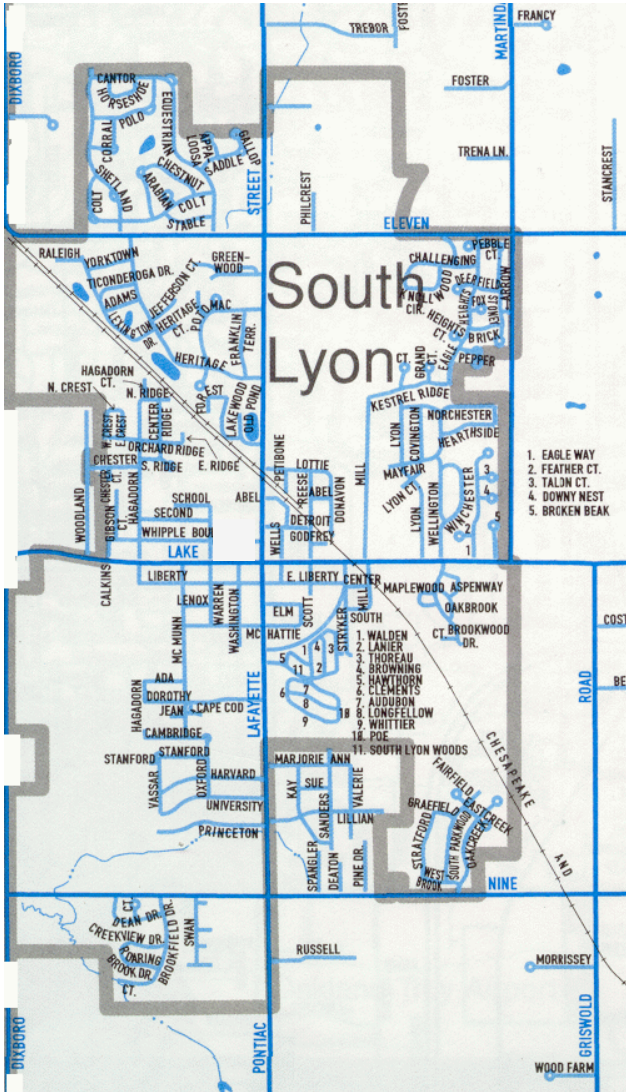

Where Do You Live?

If you live in the outlined area, you live in the city of South Lyon. Residents not included in that area will need to pay a user fee to continue full borrowing privileges at Salem-South Lyon District Library.

If You Need to Visit a Neighboring Library, Check These Out.

Wixom Public Library

49015 Pontiac Trail
Wixom, MI 48393
(248) 624-2512 www.wixomlibrary.org
6.8 miles from LTPL

Novi Public Library

45255 Ten Mile Road
Novi, MI 48375
(248) 349-0720 www.novi.lib.mi.us
7.8 miles from LTPL

Brighton District Library

100 Library Drive
Brighton, MI 48116
(810) 229-6571 www.brightonlibrary.info
13 miles from LTPL

Lyon Township Public Library

27005 S. Milford Road • South Lyon, MI 48178

(248) 437-8800 • www.lyon.lib.mi.us

What are the libraries I can use with my LTPL card?

There are 53 libraries that belong to The Library Network. While LTPL strives to have the latest new books, movies, audio books, a diverse magazine collection and programs for the entire family, should you need to visit another library, LTPL patrons may use any of the following TLN libraries listed below at no charge. There are many within a 10 mile radius of Lyon Township such as Novi, Wixom, Milford, Brighton, and Northville.